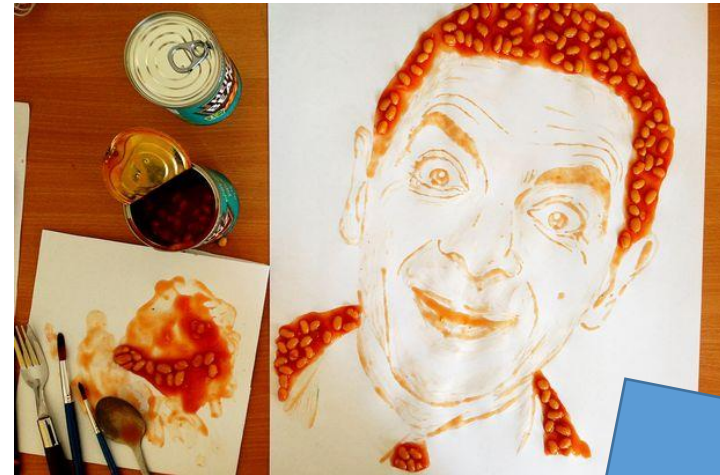

Inspired by **Grayson Perry's ART CLUB** - we would like you to create a **PORTRAIT** out of found materials.

- You have 2 weeks to create your piece.
- It can be any size and on any surface.
- Be as creative as you wish, it could be food, nature, objects....?!
- Your subject can be yourself, a family member, your favourite celebrity, or even a member of the CEA team - it's entirely up to you!

This is an opportunity to **PLAY** and **HAVE FUN** with Art. Please email your finished pieces to your teacher.

<https://www.channel4.com/press/news/graysons-art-club>

This is a portrait of Grayson Perry in soy sauce and noodles by artist Nathan Wyburn.